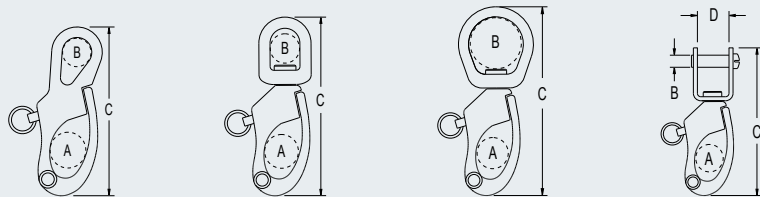

SNAP SHACKLES

- ✔ Fixed or swivel heads.
- ✔ Heavy duty plunger springs and precision components ensure dependable service.
- ✔ Body and hasp profiles are designed for easy clearance of lines and fittings when released.
- ✔ High strength-to-weight ratio.
- ✔ Stainless steel is used throughout for excellent corrosion resistance.
- ✔ Split ring on plunger pin is spot welded for security.
- ✔ A lanyard can be attached to the plunger pin for easy opening.
- ✔ RF6170 is a snap shackle adapter for blocks with a 5mm (3/16") pin.
- ✔ Grade 15-5PH investment cast stainless steel body and hasp.
- ✔ Grade 316 stainless steel plunger pin and spring.

PRODUCT No.	HEAD TYPE	A mm	B mm	C mm	D mm	M.W.L. kg	B.L. kg	WEIGHT g	A in	B in	C in	D in	M.W.L. lb	B.L. lb	WEIGHT oz
Series 80															
RF6080	Fixed bail	6.2	4.7	32	-	75	150	10	1/4	3/16	1 1/4	-	165	330	0.4
Series 100															
RF6100	Fixed bail	16	15.0	66	-	1000	2000	43	5/8	19/32	2 19/32	-	2200	4410	1.5
RF6110	Small swivel bail	16	10.0	69	-	850	1700	50	5/8	13/32	2 23/32	-	1870	3750	1.8
RF6120	Large swivel bail	16	13.0	73	-	750	1500	57	5/8	1/2	2 7/8	-	1650	3310	2.0
RF6130	Swivel shackle	16	6.4	72	13	750	1500	64	5/8	1/4	2 27/32	1/2	1650	3310	2.3
RF6170	Block head adapter	16	5.0	60	-	500	1000	49	5/8	3/16	2 3/8	-	1100	2200	1.7
Series 200															
RF6200	Fixed bail	20	19.0	85	-	1100	2200	100	13/16	3/4	3 11/32	-	2420	4840	3.5
RF6210	Small swivel bail	16	16.0	92	-	1600	3200	113	5/8	5/8	3 5/8	-	3530	7050	4.0
RF6220	Large swivel bail	16	25.0	101	-	1100	2200	120	5/8	1	3 31/32	-	2430	4850	4.2
RF6230	Swivel shackle	16	7.9	95	17.5	1100	2200	120	5/8	5/16	3 3/4	11/16	2430	4850	4.2
Series 300															
RF6300	Fixed bail	26	19.0	100	-	2000	4000	155	1 1/32	3/4	3 15/16	-	4410	8820	5.5
RF6310	Small swivel bail	26	16.0	110	-	1800	3600	142	1 1/32	5/8	4 11/32	-	3970	7940	5.0
RF6320	Large swivel bail	26	26.0	122	-	1350	2700	170	1 1/32	1 1/32	4 3/4	-	2980	5950	6.0