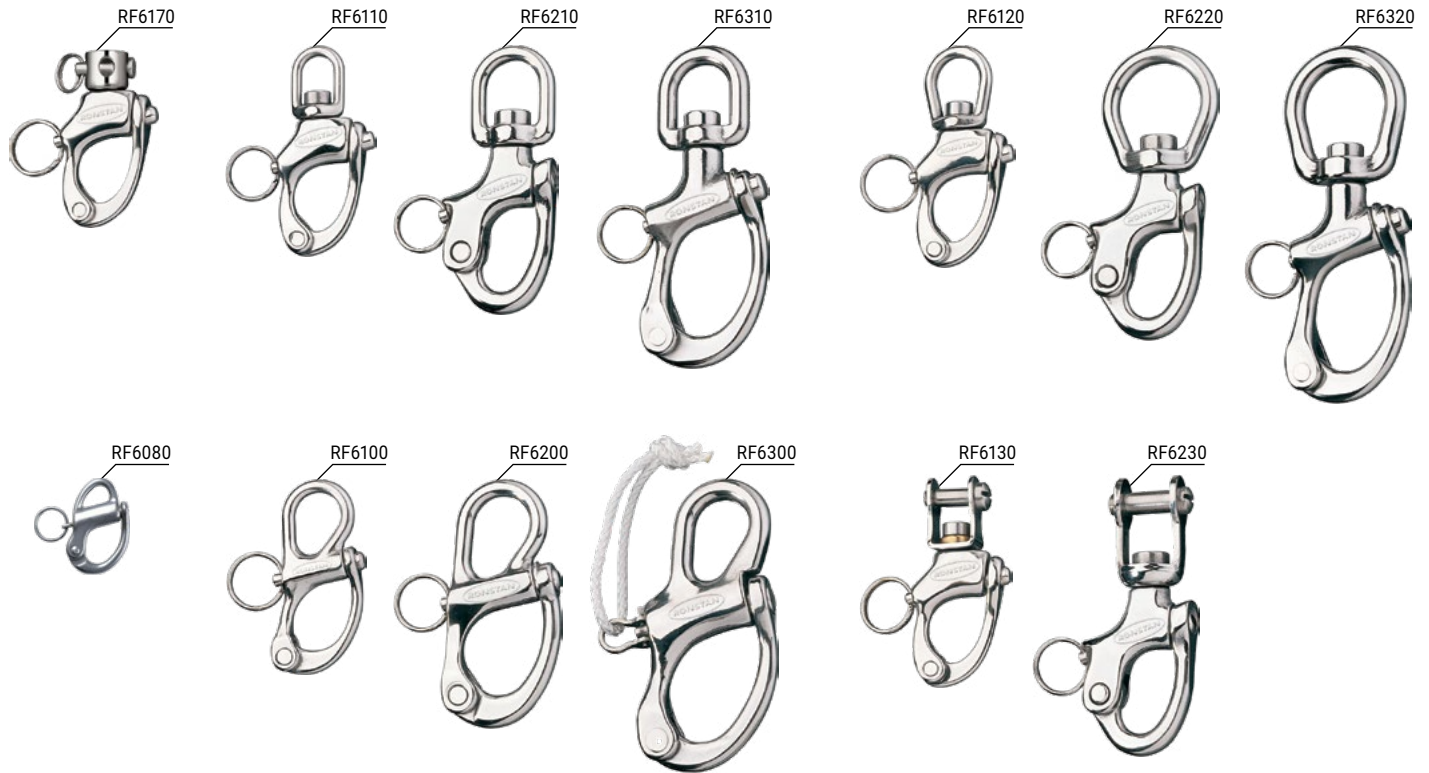

SNAP SHACKLES

- ✔ Fixed or swivel heads.
- ✔ Heavy duty plunger springs and precision components ensure dependable service.
- ✔ Body and hasp profiles are designed for easy clearance of lines and fittings when released.
- ✔ High strength-to-weight ratio.
- ✔ Stainless steel is used throughout for excellent corrosion resistance.
- ✔ Split ring on plunger pin is spot welded for security.
- ✔ A lanyard can be attached to the plunger pin for easy opening.
- ✔ RF6170 is a snap shackle adapter for blocks with a 5mm (3/16") pin.
- ✔ Grade 15-5PH investment cast stainless steel body and hasp.
- ✔ Grade 316 stainless steel plunger pin and spring.

PRODUCT No.	HEAD TYPE	A mm	B mm	C mm	D mm	M.W.L. kg	B.L. kg	WEIGHT g	A in	B in	C in	D in	M.W.L. lb	B.L. lb	WEIGHT oz
Series 80															
RF6080	Fixed bail	6.2	4.7	32	-	75	150	10	1/4	3/16	1 1/4	-	165	330	0.4
Series 100															
RF6100	Fixed bail	16	15.0	66	-	1000	2000	43	5/8	19/32	2 19/32	-	2200	4410	1.5
RF6110	Small swivel bail	16	10.0	69	-	850	1700	50	5/8	13/32	2 23/32	-	1870	3750	1.8
RF6120	Large swivel bail	16	13.0	73	-	750	1500	57	5/8	1/2	2 7/8	-	1650	3310	2.0
RF6130	Swivel shackle	16	6.4	72	13	750	1500	64	5/8	1/4	2 27/32	1/2	1650	3310	2.3
RF6170	Block head adapter	16	5.0	60	-	500	1000	49	5/8	3/16	2 3/8	-	1100	2200	1.7
Series 200															
RF6200	Fixed bail	20	19.0	85	-	1100	2200	100	13/16	3/4	3 11/32	-	2420	4840	3.5
RF6210	Small swivel bail	16	16.0	92	-	1600	3200	113	5/8	5/8	3 5/8	-	3530	7050	4.0
RF6220	Large swivel bail	16	25.0	101	-	1100	2200	120	5/8	1	3 31/32	-	2430	4850	4.2
RF6230	Swivel shackle	16	7.9	95	17.5	1100	2200	120	5/8	5/16	3 3/4	11/16	2430	4850	4.2
Series 300															
RF6300	Fixed bail	26	19.0	100	-	2000	4000	155	1 1/32	3/4	3 15/16	-	4410	8820	5.5
RF6310	Small swivel bail	26	16.0	110	-	1800	3600	142	1 1/32	5/8	4 11/32	-	3970	7940	5.0
RF6320	Large swivel bail	26	26.0	122	-	1350	2700	170	1 1/32	1 1/32	4 3/4	-	2980	5950	6.0