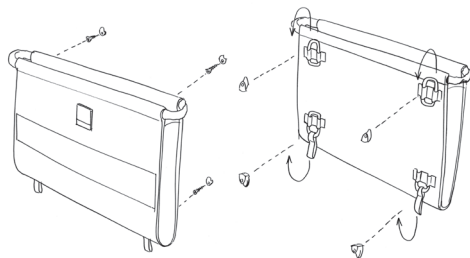

BULKHEAD SHEET BAG WITH INTEGRATED RAINCOVER

Store your halyards & sheets in this handy storage bag.

Features

- Attach and remove using Blue Performance screw-in hooks
- One compartment
- Mesh side pannels
- Waterproof, mildew and UV resistant material
- Ripstop lining
- An integrated pocket in the base contains a waterproof cover manufactured from UV resistant Ripstop

Code	Size	Dimensions (W x H x D)	
		mm	inches
BP3450	SMALL	300 x 200 x 70	11.8 x 7.9 x 2.8
BP3460	MEDIUM	350 x 250 x 70	13.8 x 9.8 x 2.8
BP3470	LARGE	400 x 300 x 70	15.7 x 11.8 x 2.8
BP3475	DEEP	350 x 400 x 70	13.8 x 15.7 x 2.8

BULKHEAD SHEET COMBI BAG WITH INTEGRATED RAINCOVER

Store your winch handle, drinks, sun cream, etc, in this handy storage bag.

Features

- Attach and remove using Blue Performance screw-in hooks
- Three compartments with mesh bottom
- Mesh front pouch
- Waterproof, mildew and UV resistant material
- Ripstop lining
- An integrated pocket in the base contains a waterproof cover manufactured from UV resistant Ripstop