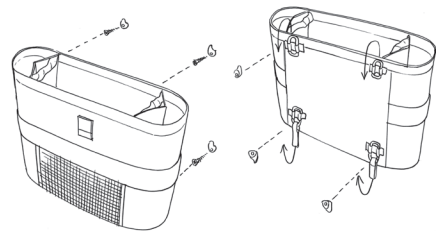

BULKHEAD SHEET BAG WITH INTEGRATED RAINCOVER

Store your halyards & sheets in this handy storage bag.

Features

- Attach and remove using Blue Performance screw-in hooks
- One compartment
- Mesh side pannels
- Waterproof, mildew and UV resistant material
- Ripstop lining
- An integrated pocket in the base contains a waterproof cover manufactured from UV resistant Ripstop

Code	Size	Dimensions (W x H x D)	
		mm	inches
BP3450	SMALL	300 x 200 x 70	11.8 x 7.9 x 2.8
BP3460	MEDIUM	350 x 250 x 70	13.8 x 9.8 x 2.8
BP3470	LARGE	400 x 300 x 70	15.7 x 11.8 x 2.8
BP3475	DEEP	350 x 400 x 70	13.8 x 15.7 x 2.8

BULKHEAD SHEET COMBI BAG WITH INTEGRATED RAINCOVER

Store your winch handle, drinks, sun cream, etc, in this handy storage bag.

Features

- Attach and remove using Blue Performance screw-in hooks
- Three compartments with mesh bottom
- Mesh front pouch
- Waterproof, mildew and UV resistant material
- Ripstop lining
- An integrated pocket in the base contains a waterproof cover manufactured from UV resistant Ripstop